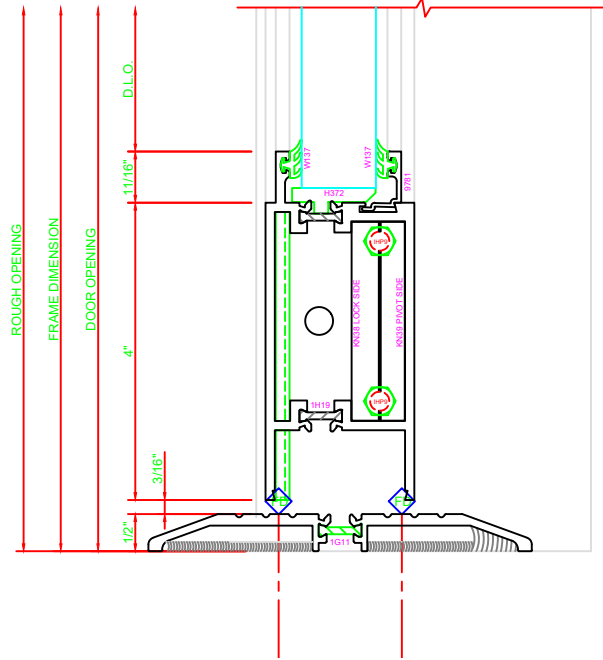

300	STILE
	S/A D202 FOR OFFSET PIVOTS

ERASE NOTE

BUTT HINGES CAN NOT BE USED WITH THERMASTILE DOORS

317	STILE
	S/A D202 FOR EFCO STANDARD ABH A160HD CONTINUOUS HINGE

ERASE NOTE  
STANDARD CONTINUOUS HINGE AND STILE

100	TOP RAIL
	S/A D202

ERASE NOTE  
TOP RAIL FOR SURFACE CLOSERS, OR DORMA TYPE C.O.C., NOT LCN C.O.C.

200	BOTTOM RAIL
	S/A D202