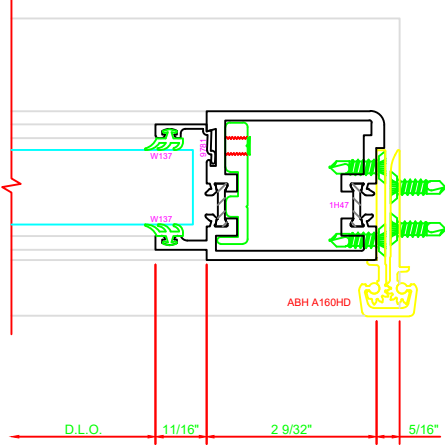

300	STILE
	S/A D202 FOR OFFSET PIVOTS

ERASE NOTE

BUTT HINGES CAN NOT BE USED WITH THERMASTILE DOORS

317	STILE
	S/A D202 FOR EFCO STANDARD ABH A160HD CONTINUOUS HINGE

ERASE NOTE  
STANDARD CONTINUOUS HINGE AND STILE

100	TOP RAIL
	S/A D202

ERASE NOTE  
TOP RAIL FOR SURFACE CLOSERS, OR DORMA TYPE C.O.C., NOT LCN C.O.C.

200	BOTTOM RAIL
	S/A D202