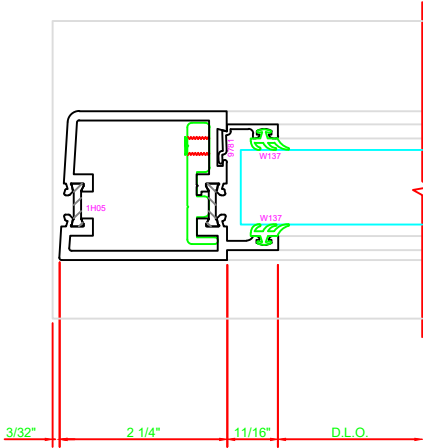

300	STILE
	S/A D202 FOR OFFSET PIVOTS

ERASE NOTE

BUTT HINGES CAN NOT BE USED WITH THERMASTILE DOORS

317	STILE
	S/A D202 FOR EFCO STANDARD ABH A160HD CONTINUOUS HINGE

ERASE NOTE  
STANDARD CONTINUOUS HINGE AND STILE

100	TOP RAIL
	S/A D202

ERASE NOTE  
TOP RAIL FOR SURFACE CLOSERS, OR DORMA TYPE C.O.C., NOT LCN C.O.C.

200	BOTTOM RAIL
	S/A D202