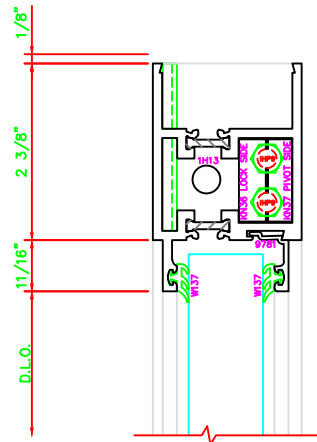

300	STILE
	S/A D202 FOR OFFSET PIVOTS

ERASE NOTE

BUTT HINGES CAN NOT BE USED WITH THERMASTILE DOORS

317	STILE
	S/A D202 FOR EFCO STANDARD ABH A160HD CONTINUOUS HINGE

ERASE NOTE  
STANDARD CONTINUOUS HINGE AND STILE

100	TOP RAIL
	S/A D202

ERASE NOTE  
TOP RAIL FOR SURFACE CLOSERS, OR DORMA TYPE C.O.C., NOT LCN C.O.C.

200	BOTTOM RAIL
	S/A D202